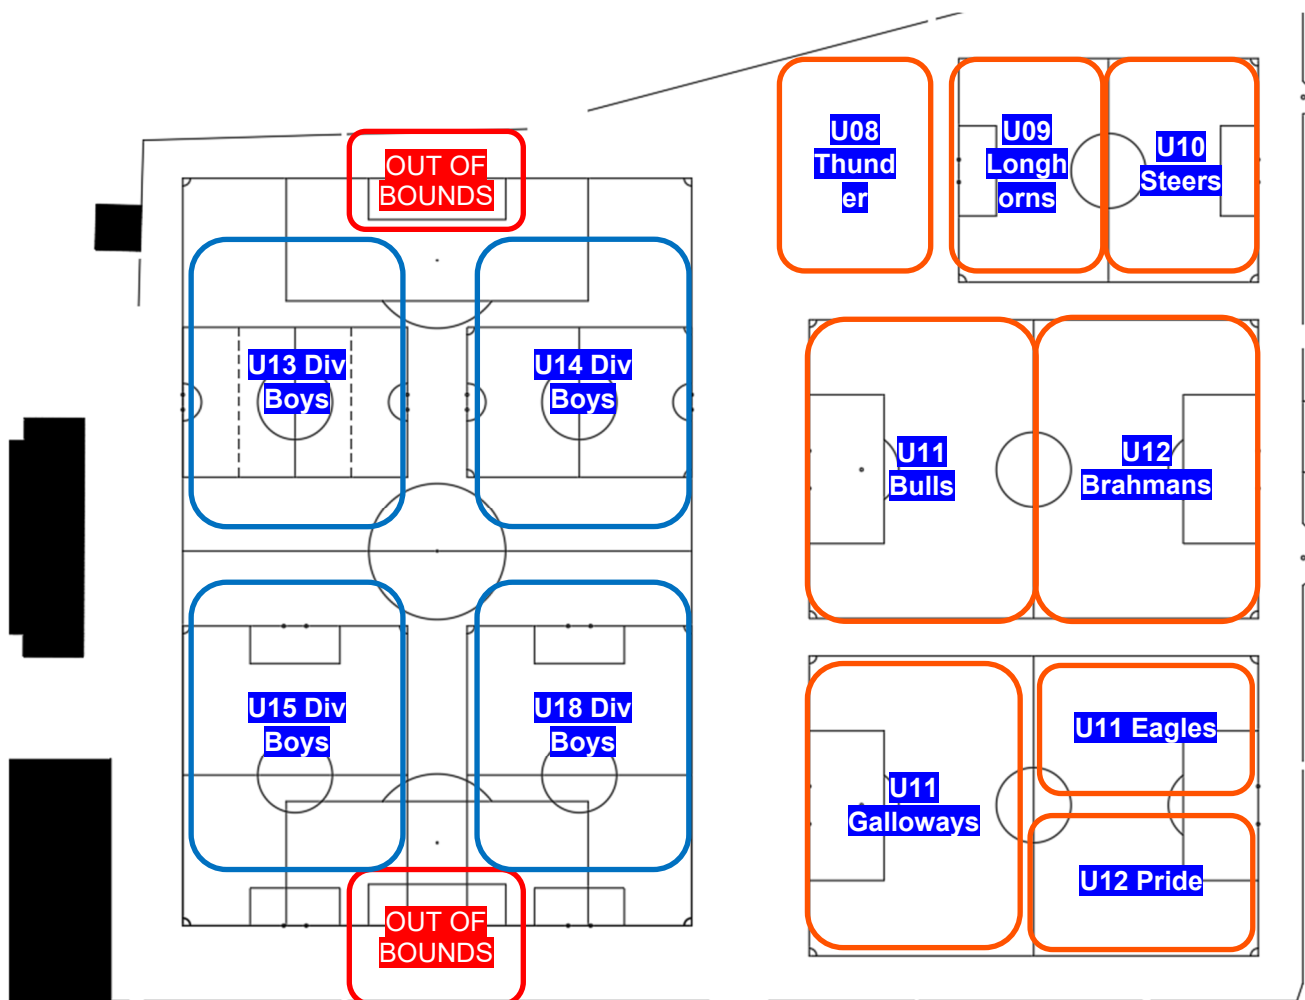

Tuesday & Thursday 5:30 pm to 6:45 pm, Sutton Park

Notes

- Field 1 6-yard box is out of bounds to all teams.
- All teams can use goals (apart from F1 Match Goals).
- Ensure all goals are off the field of play and against the fence, and locked.

Wj{pats St?	[jwats Ify)?	Ithzr jsySzr gjw	Ithzr jsyvj	Uflj?
5:	>4574757;	FOM-NN09	Ywfns1 Qf-tzy	67 tk6=