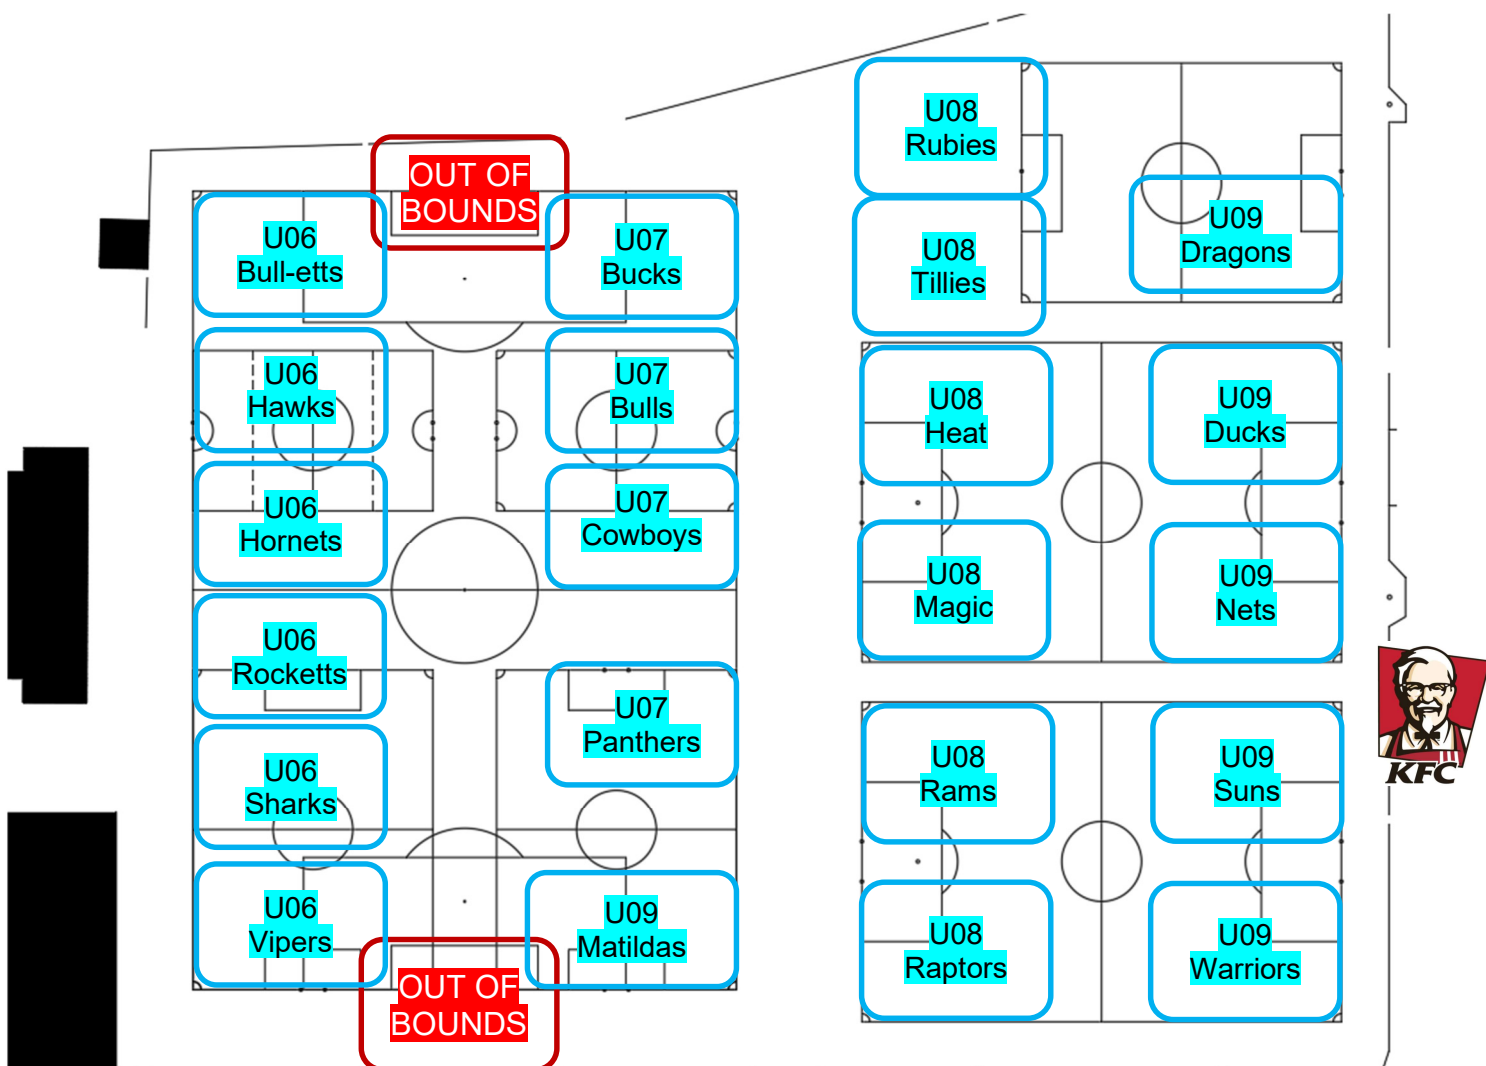

Revision No:	Version Date:	Document Number	Document title	Page:
07	13/04/2026	FOM-NN09	Training Layout for Sutton Park	9 of 17

Tuesday & Thursday 7:00 pm to 8:30 pm, Sutton Park

Notes

- Field 1 6-yard box is out of bounds to all teams.
- All teams can use goals (apart from F1 Match Goals).

Goals

- 2 x 1 
- 3 x 2 
- 5 x 2 
- Full Size 

Revision No:	Version Date:	Document Number	Document title	Page:
07	13/04/2026	FOM-NN09	Training Layout for Sutton Park	10 of 17

Wednesday 5:30 pm to 6:30 pm, Sutton Park (Calves League)

Notes

- Field 1 6-yard box is out of bounds to all teams.
- U07 Dolphins & Emeralds train on Monday.

Revision No:	Version Date:	Document Number	Document title	Page:
07	13/04/2026	FOM-NN09	Training Layout for Sutton Park	11 of 17

Wednesday 7:00 pm to 8:30 pm, Sutton Park

Notes

- Field 1 6-yard box is out of bounds to all teams.
- All teams can use goals (apart from F1 Match Goals).

Goals

- 2 x 1 
- 3 x 2 
- 5 x 2 
- Full Size 

Revision No:	Version Date:	Document Number	Document title	Page:
07	13/04/2026	FOM-NN09	Training Layout for Sutton Park	12 of 17