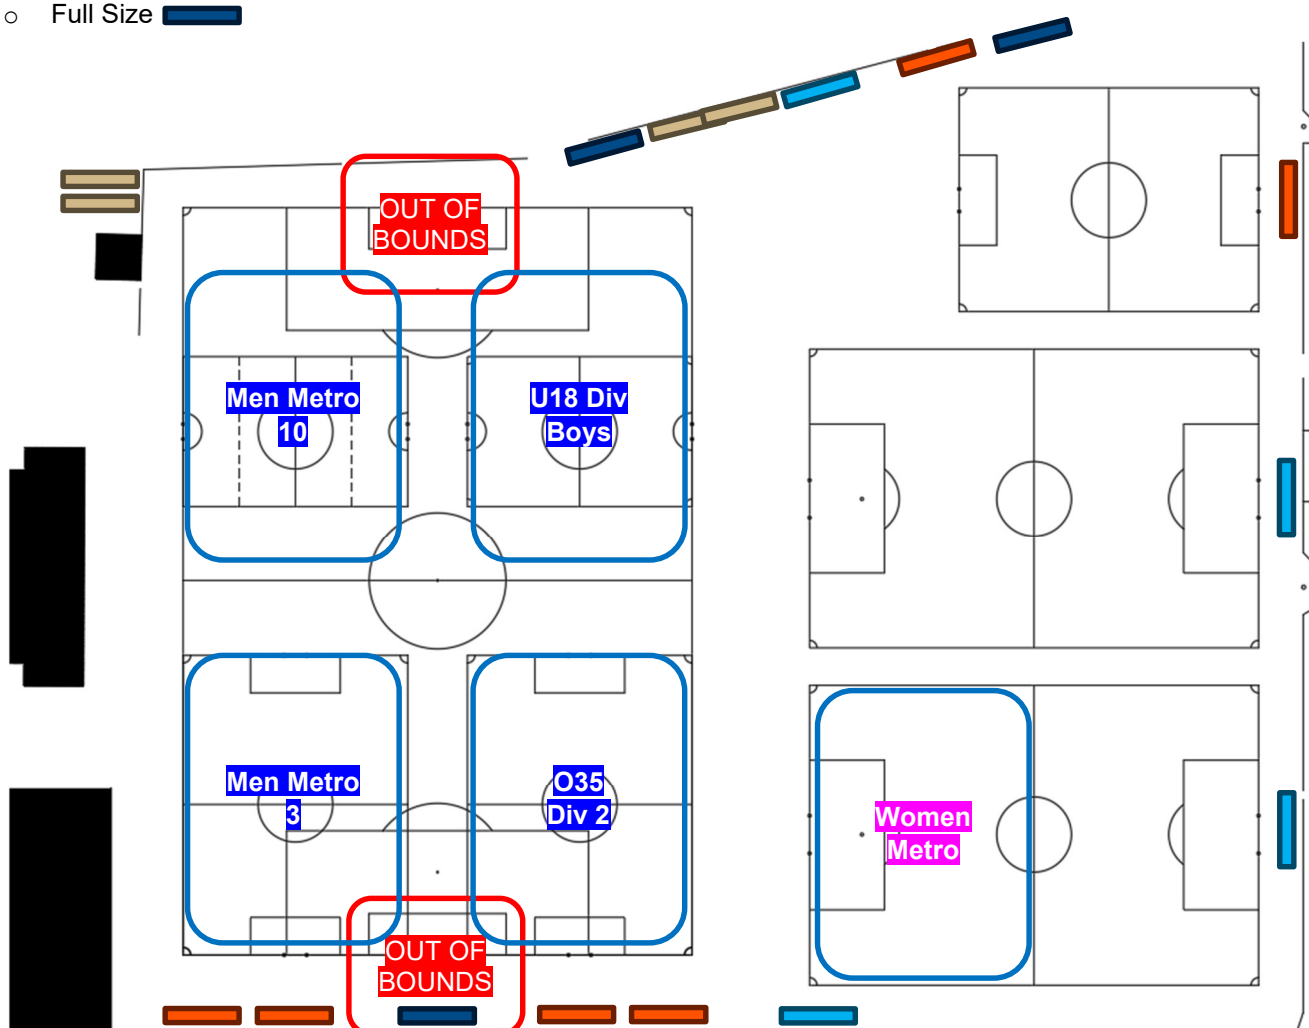

Tuesday & Thursday 7:00 pm to 8:30 pm, Sutton Park

Notes

- Field 1 6-yard box is out of bounds to all teams.
- All teams can use goals (apart from F1 Match Goals).

Goals

- 2 x 1
- 3 x 2
- 5 x 2
- Full Size

Revision No:	Version Date:	Document Number	Document title	Page:
07	13/04/2026	FOM-NN09	Training Layout for Sutton Park	10 of 17