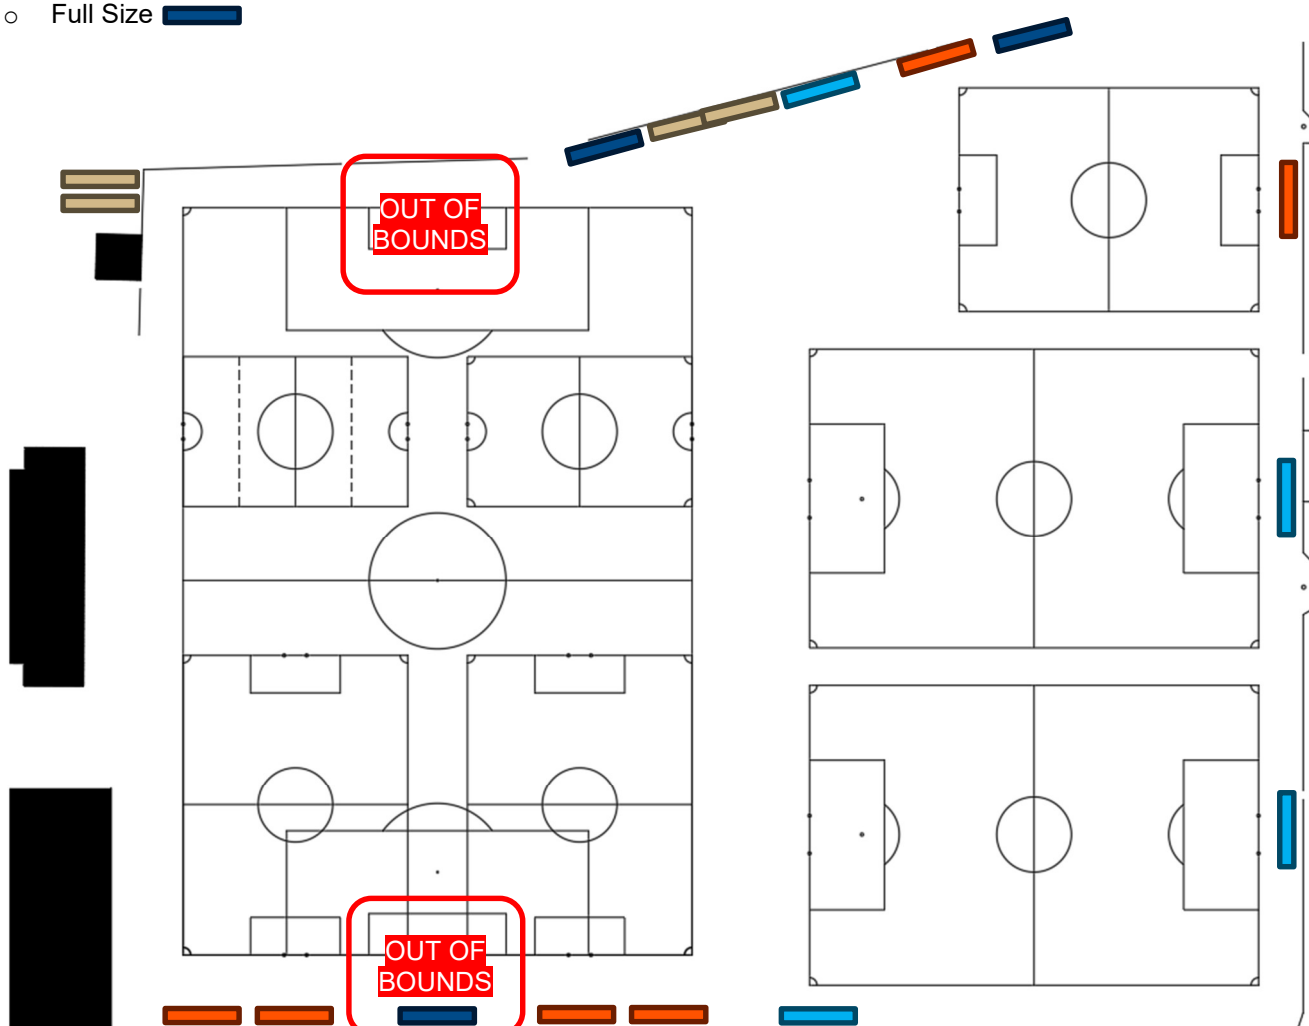

Tuesday & Thursday 5:30 pm to 6:45 pm, Sutton Park

Notes

- Field 1 6-yard box is out of bounds to all teams.
- All teams can use goals (apart from F1 Match Goals).

Goals

- 2 x 1 
- 3 x 2 
- 5 x 2 
- Full Size 

Revision No:	Version Date:	Document Number	Document title	Page:
07	13/04/2026	FOM-NN09	Training Layout for Sutton Park	9 of 17

Tuesday & Thursday 7:00 pm to 8:30 pm, Sutton Park

Notes

- Field 1 6-yard box is out of bounds to all teams.
- All teams can use goals (apart from F1 Match Goals).

Notes

- Field 1 6-yard box is out of bounds to all teams.
- U07 Dolphins & Emeralds train on Monday.

Revision No:	Version Date:	Document Number	Document title	Page:
07	13/04/2026	FOM-NN09	Training Layout for Sutton Park	11 of 17

Wednesday 7:00 pm to 8:30 pm, Sutton Park

Notes

- Field 1 6-yard box is out of bounds to all teams.
- All teams can use goals (apart from F1 Match Goals).

Goals

- 2 x 1 
- 3 x 2 
- 5 x 2 
- Full Size 

Revision No:	Version Date:	Document Number	Document title	Page:
07	13/04/2026	FOM-NN09	Training Layout for Sutton Park	12 of 17