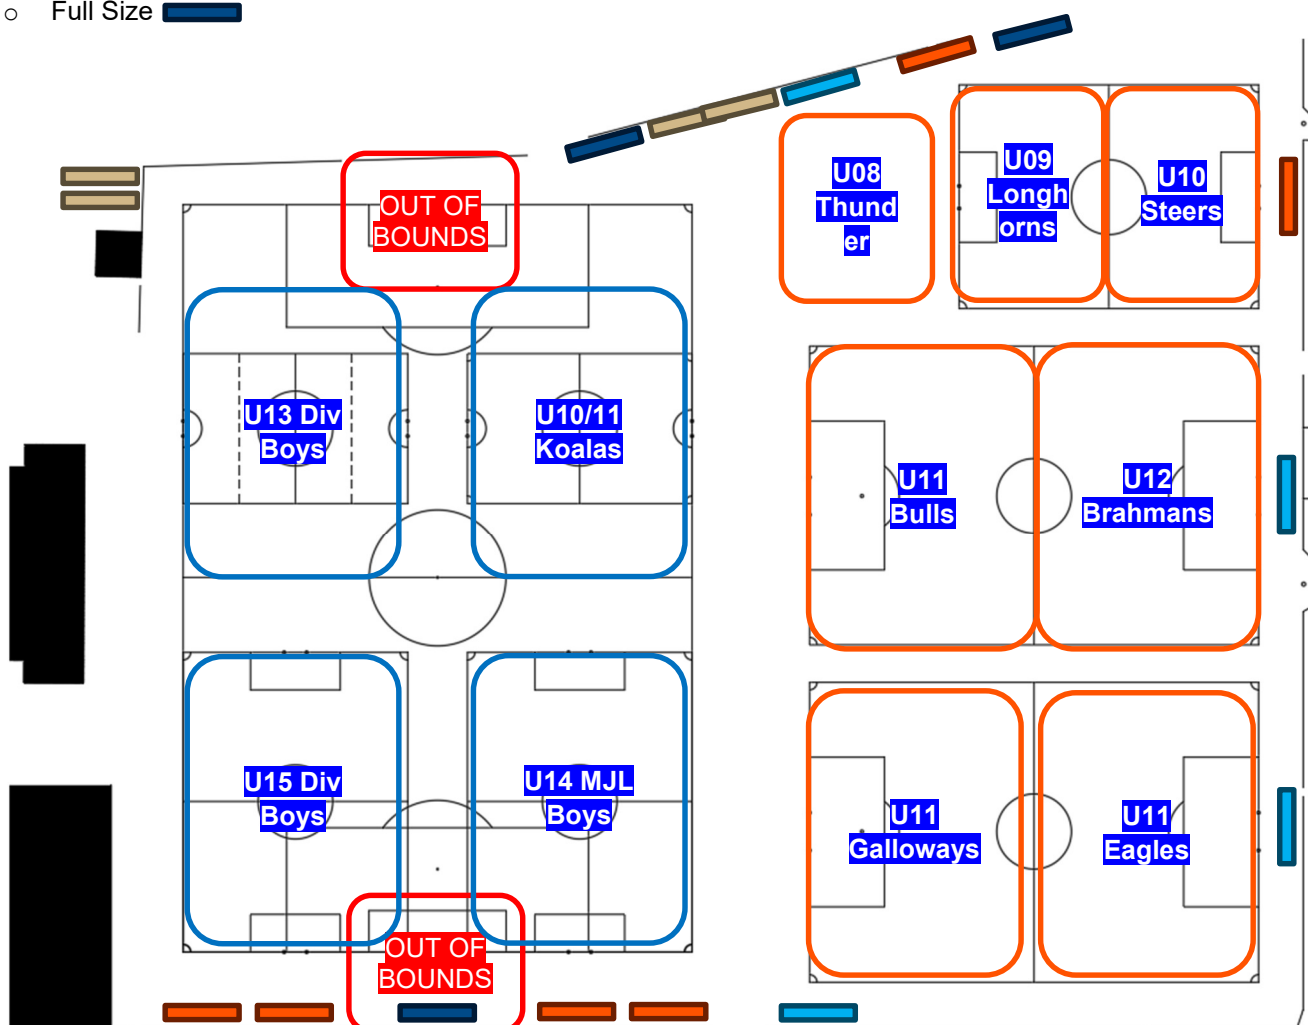

Monday 5:30 pm to 6:45 pm, Sutton Park

Notes

- Field 1 6-yard box is out of bounds to all teams.
- All teams can use goals (apart from F1 Match Goals).

Goals

- 2 x 1 
- 3 x 2 
- 5 x 2 
- Full Size 

Revision No:	Version Date:	Document Number	Document title	Page:
07	13/04/2026	FOM-NN09	Training Layout for Sutton Park	7 of 17

Monday 7:00 pm to 8:30 pm, Sutton Park

Notes

- Field 1 6-yard box is out of bounds to all teams.
- All teams can use goals (apart from F1 Match Goals).

Goals

- 2 x 1 
- 3 x 2 
- 5 x 2 
- Full Size 

Revision No:	Version Date:	Document Number	Document title	Page:
07	13/04/2026	FOM-NN09	Training Layout for Sutton Park	8 of 17

Tuesday & Thursday 5:30 pm to 6:45 pm, Sutton Park

Notes

- Field 1 6-yard box is out of bounds to all teams.
- All teams can use goals (apart from F1 Match Goals).

Goals

- 2 x 1 
- 3 x 2 
- 5 x 2 
- Full Size 

Revision No:	Version Date:	Document Number	Document title	Page:
07	13/04/2026	FOM-NN09	Training Layout for Sutton Park	9 of 17

Tuesday & Thursday 7:00 pm to 8:30 pm, Sutton Park

Notes

- Field 1 6-yard box is out of bounds to all teams.
- All teams can use goals (apart from F1 Match Goals).