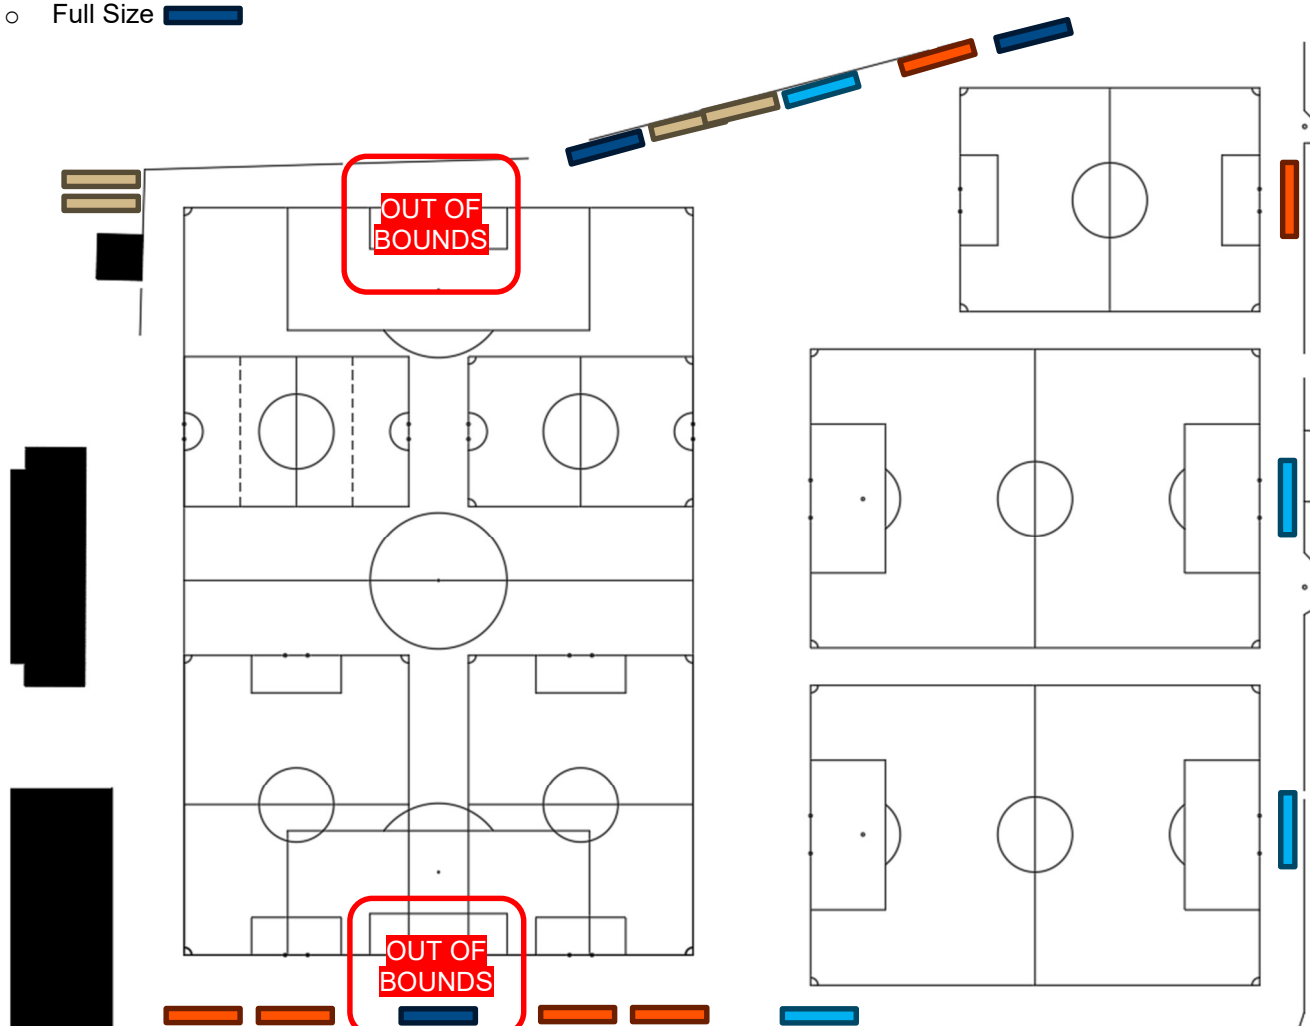

Monday 5:30 pm to 6:45 pm, Sutton Park

Notes

- Field 1 6-yard box is out of bounds to all teams.
- All teams can use goals (apart from F1 Match Goals).

Goals

- 2 x 1 
- 3 x 2 
- 5 x 2 
- Full Size 

Revision No:	Version Date:	Document Number	Document title	Page:
07	13/04/2026	FOM-NN09	Training Layout for Sutton Park	7 of 17

Monday 7:00 pm to 8:30 pm, Sutton Park

Notes

- Field 1 6-yard box is out of bounds to all teams.
- All teams can use goals (apart from F1 Match Goals).

Goals

- 2 x 1 
- 3 x 2 
- 5 x 2 
- Full Size 

Revision No:	Version Date:	Document Number	Document title	Page:
07	13/04/2026	FOM-NN09	Training Layout for Sutton Park	8 of 17

Tuesday & Thursday 5:30 pm to 6:45 pm, Sutton Park

Notes

- Field 1 6-yard box is out of bounds to all teams.
- All teams can use goals (apart from F1 Match Goals).

Goals

- 2 x 1 
- 3 x 2 
- 5 x 2 
- Full Size 

Revision No:	Version Date:	Document Number	Document title	Page:
07	13/04/2026	FOM-NN09	Training Layout for Sutton Park	9 of 17

Tuesday & Thursday 7:00 pm to 8:30 pm, Sutton Park

Notes

- Field 1 6-yard box is out of bounds to all teams.
- All teams can use goals (apart from F1 Match Goals).